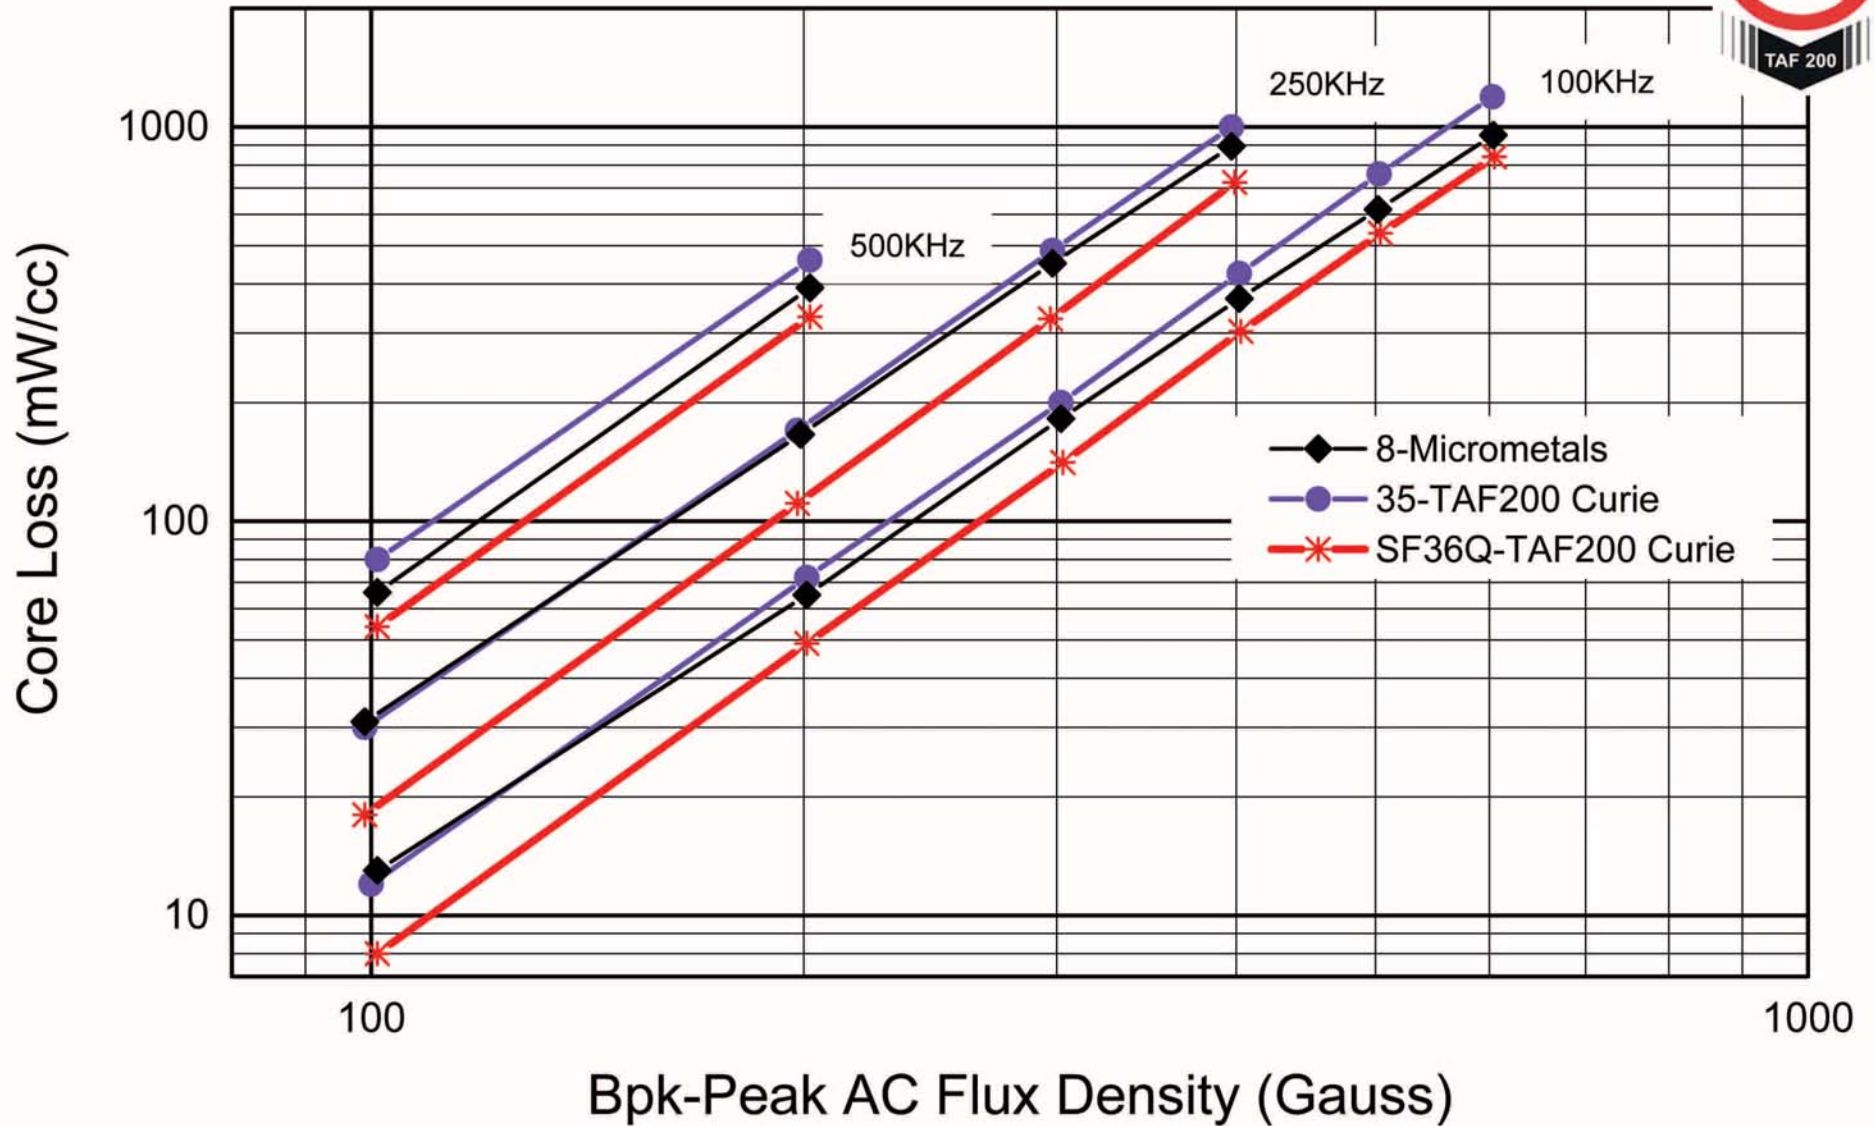

Core Loss Test Result of Curie Core VS. Competitor Core

Phone: 914-944-1690
 Fax: 914-944-1691

Alliance Magnetics, LLC
 100 Executive Blvd Ste 202,
 Ossining NY 10562

www.alliancemagnetics.net
 Sales@alliancemagnetics.net