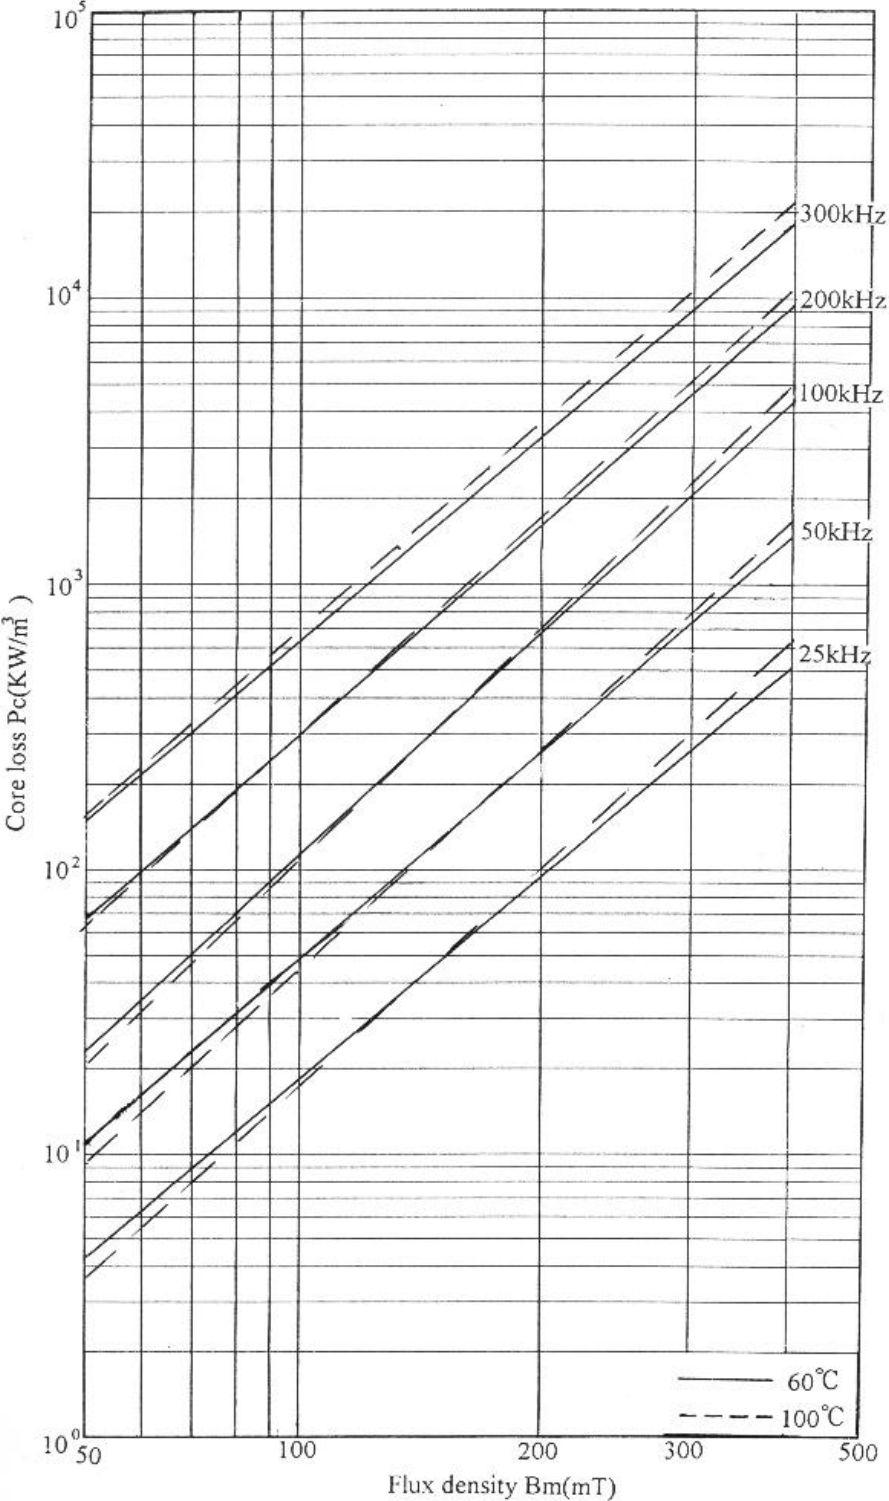

Core Loss Curve of Power Ferrite Material

Core loss
Material: J2M

Core Loss Curve of Power Ferrite Material

Core loss

Material: JP40

Core Loss Curve of Power Ferrite Material

Core loss
Material: JP30

Core Loss Curve of Power Ferrite Material