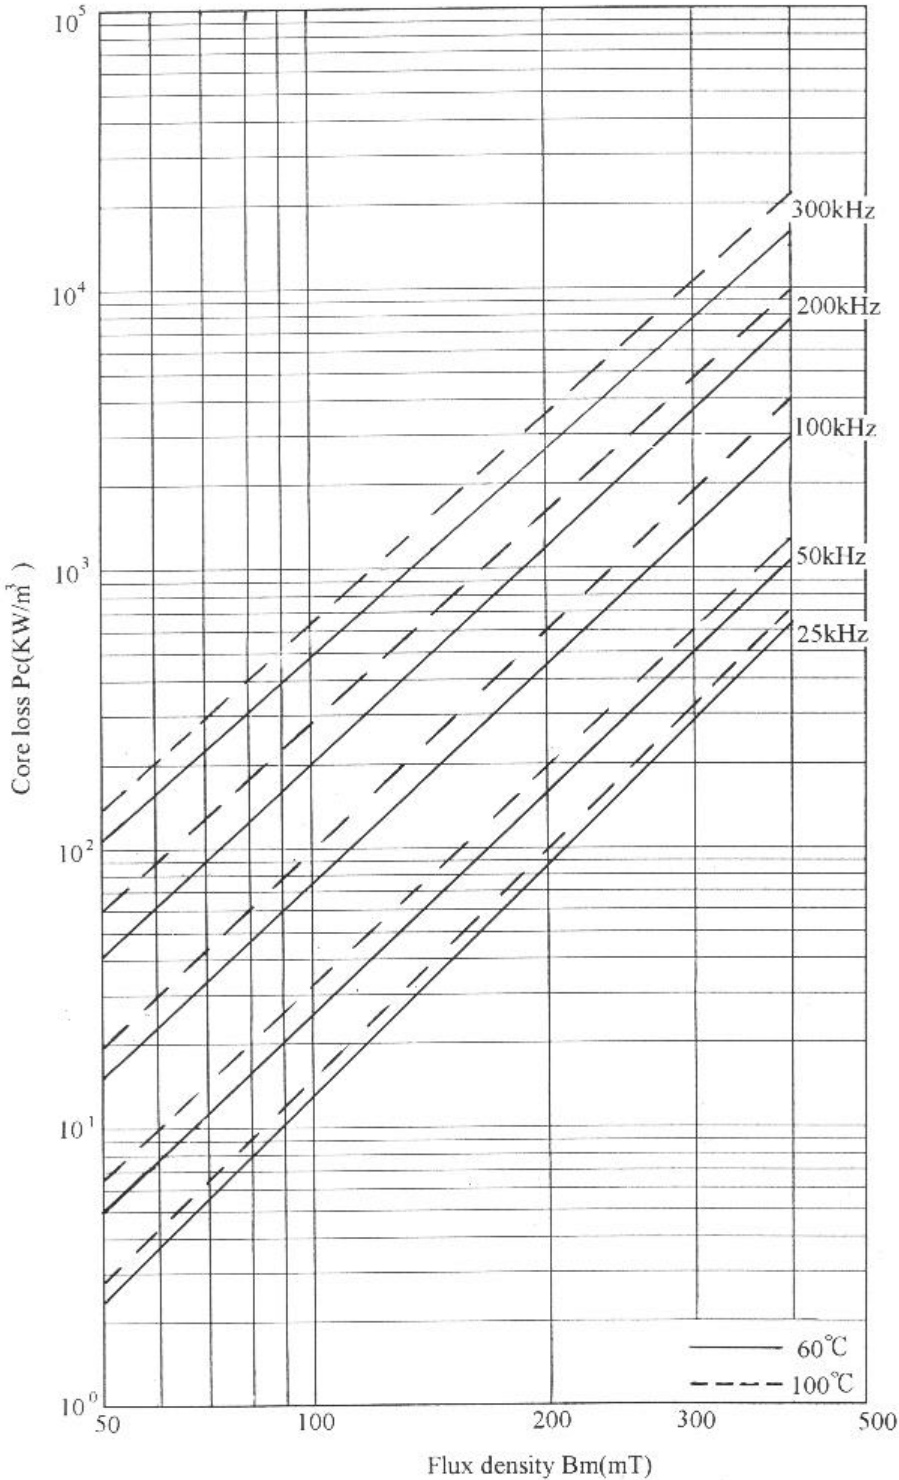

Core Loss Curve of Power Ferrite Material

Core loss
Material: J2M

Core Loss Curve of Power Ferrite Material

Core loss

Material: JP40

Core Loss Curve of Power Ferrite Material

Core loss
Material: JP30

Core Loss Curve of Power Ferrite Material