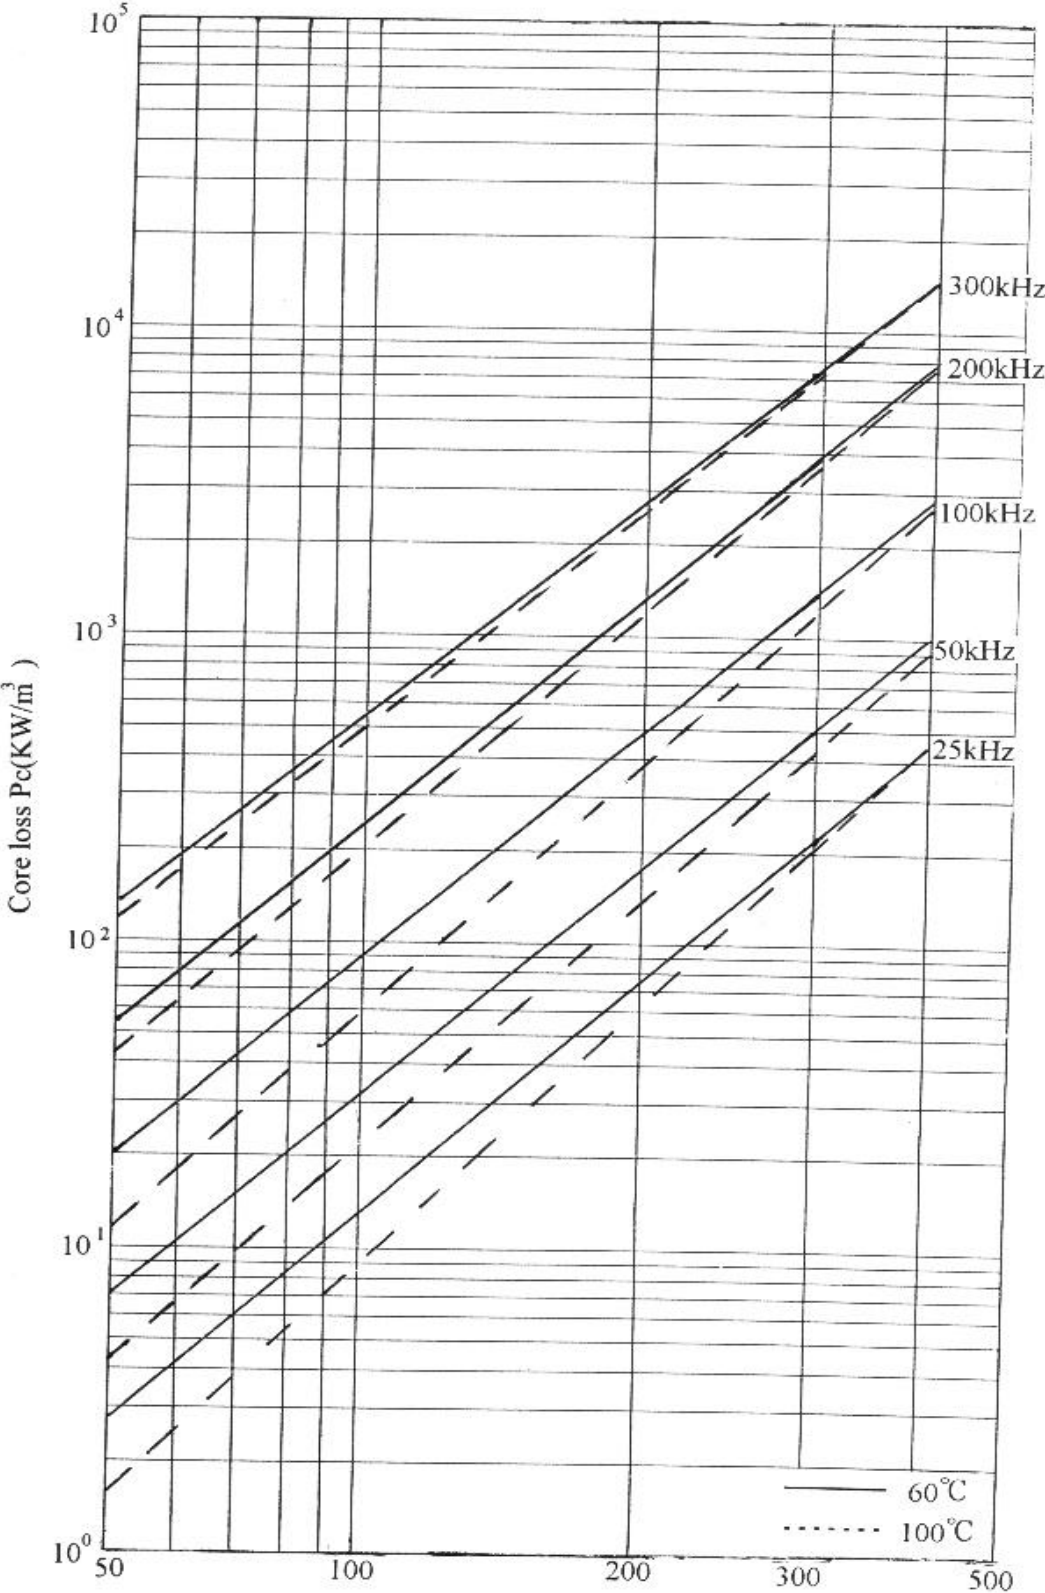

Core Loss Curve of Power Ferrite Material

Core loss
Material: J2M

Core Loss Curve of Power Ferrite Material

Core loss

Material: JP40

Core Loss Curve of Power Ferrite Material

Core loss
Material: JP30

Core Loss Curve of Power Ferrite Material